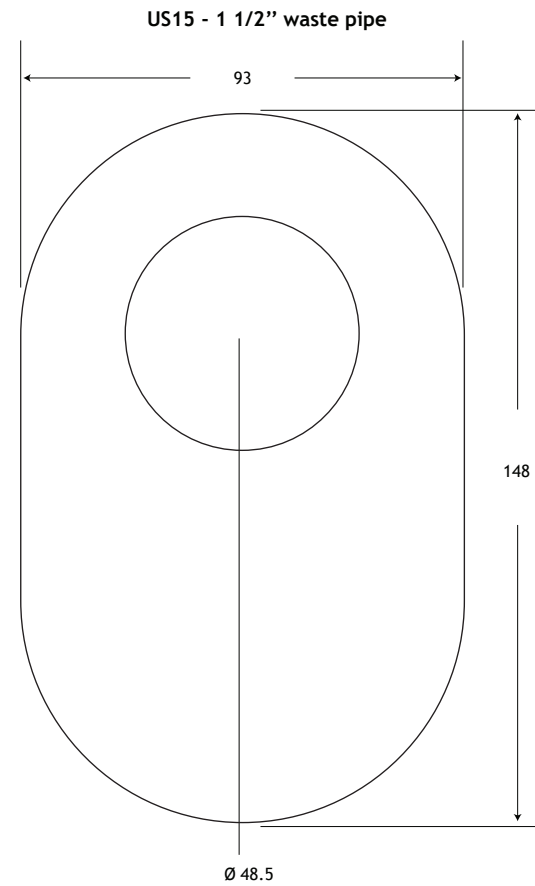

NAME:

Cover Plates - Oblong plates/Waste Access

PAGE:

1 of 2

DESCRIPTION:

1mm thick white gloss plastic trims with adhesive backing. Generally used to tidy plumbing and cable penetrations to kitchen and vanity cabinets. Also used as an aid to assist installation. Sizes made to order.

NAME:

Cover Plates - Oblong plates/Waste Access

PAGE:

2 of 2

DESCRIPTION:

1mm thick white gloss plastic trims with adhesive backing. Generally used to tidy plumbing and cable penetrations to kitchen and vanity cabinets. United States models above. Sizes made to order.