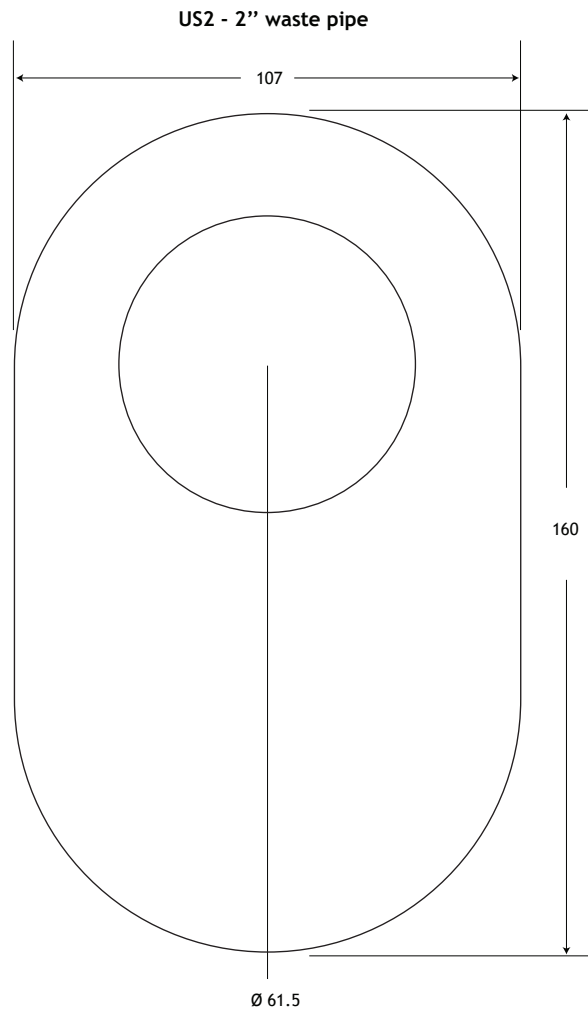

NAME:

Cover Plates - Oblong plates/Waste Access

PAGE:

1 of 2

DESCRIPTION:

1mm thick white gloss plastic trims with adhesive backing. Generally used to tidy plumbing and cable penetrations to kitchen and vanity cabinets. Also used as an aid to assist installation. Sizes made to order.

NAME:

Cover Plates - Oblong plates/Waste Access

PAGE:

2 of 2

DESCRIPTION:

1mm thick white gloss plastic trims with adhesive backing. Generally used to tidy plumbing and cable penetrations to kitchen and vanity cabinets. United States models above. Sizes made to order.