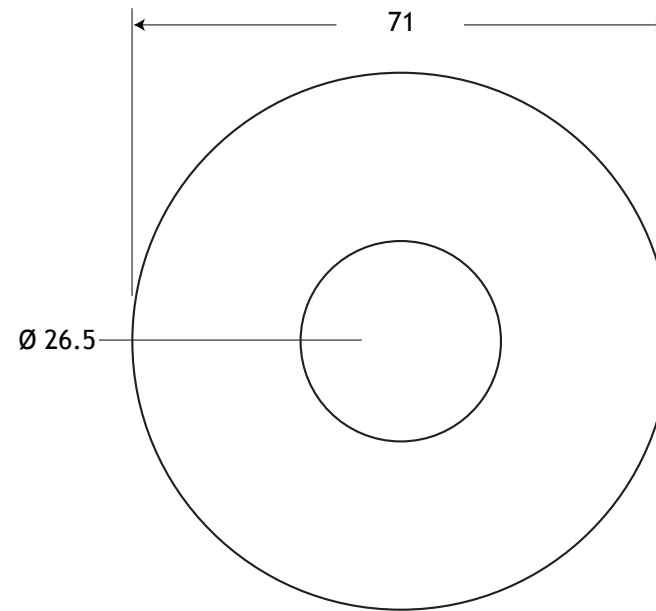

Supply line cover USA

CP15 Copper pipe flange

CP20 Copper pipe flange

NAME:
Cover Plates - Flanges

PAGE:
1 of 4

DESCRIPTION:
Tidy holes for a variety of plumbing penetrations.

WF70 Wall outlet flange

WF27 Wall outlet flange

NAME:

Cover Plates - Flanges

PAGE:

2 of 4

DESCRIPTION:

Tidy holes for a variety of plumbing penetrations.

HP15 Pressure pipe flange

HP20 Pressure pipe flange