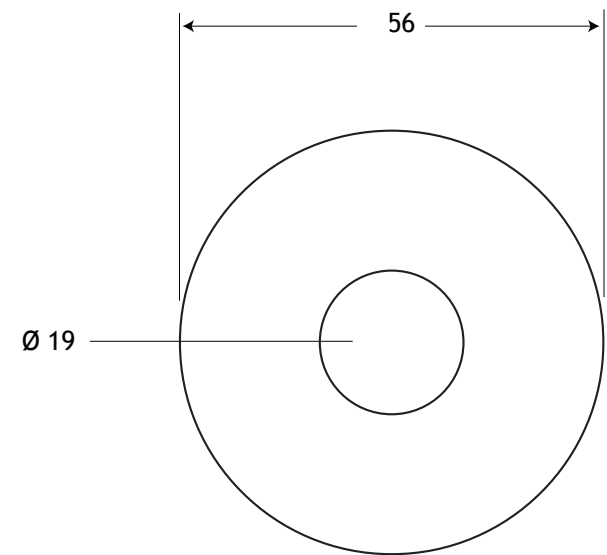

Supply line cover USA

CP15 Copper pipe flange

CP20 Copper pipe flange

NAME:
Cover Plates - Flanges

PAGE:
1 of 4

DESCRIPTION:
Tidy holes for a variety of plumbing penetrations.

WF70 Wall outlet flange

WF27 Wall outlet flange

NAME:

Cover Plates - Flanges

PAGE:

2 of 4

DESCRIPTION:

Tidy holes for a variety of plumbing penetrations.

HP15 Pressure pipe flange

HP20 Pressure pipe flange