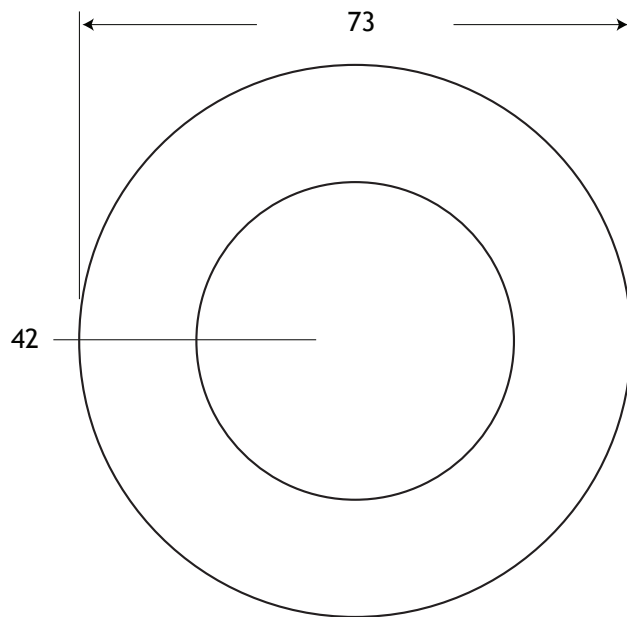

HP25 Pressure pipe flange

NAME:

Cover Plates - Flanges

PAGE:

3 of 4

DESCRIPTION:

Tidy holes for a variety of plumbing penetrations.

HP32 Pressure pipe flange