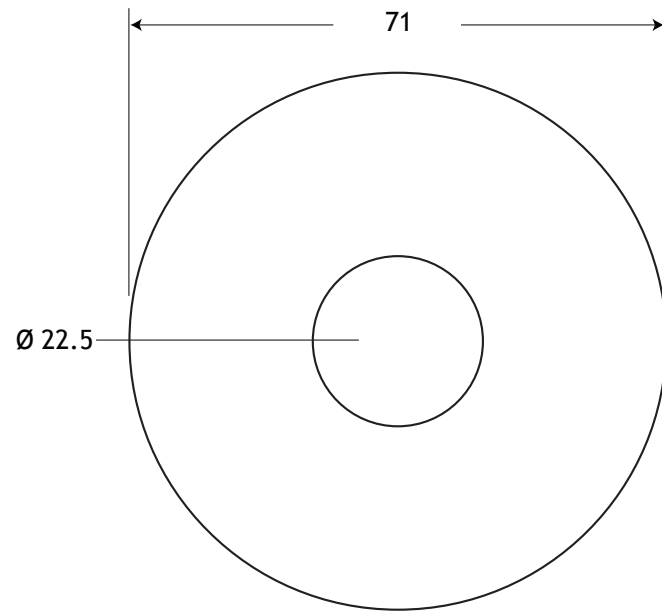

Supply line cover USA

CP15 Copper pipe flange

CP20 Copper pipe flange

NAME:
Cover Plates - Flanges

PAGE:
1 of 4

DESCRIPTION:
Tidy holes for a variety of plumbing penetrations.

WF70 Wall outlet flange

WF27 Wall outlet flange

NAME:

Cover Plates - Flanges

PAGE:

2 of 4

DESCRIPTION:

Tidy holes for a variety of plumbing penetrations.

HP15 Pressure pipe flange

HP20 Pressure pipe flange