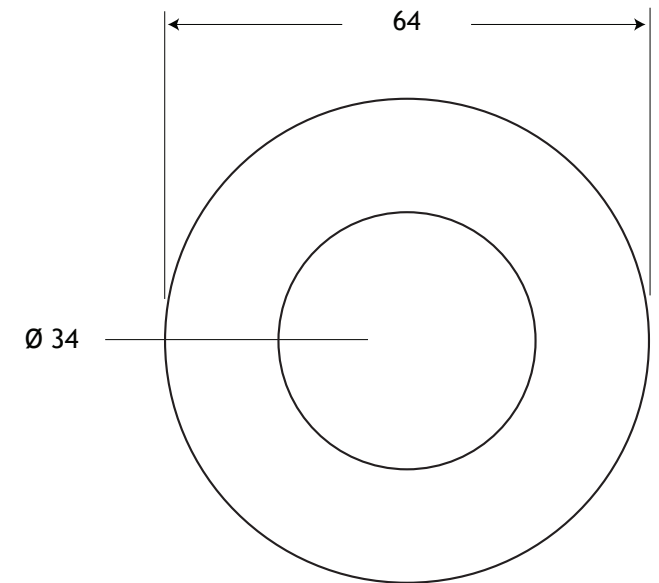

HP25 Pressure pipe flange

NAME:

Cover Plates - Flanges

PAGE:

3 of 4

DESCRIPTION:

Tidy holes for a variety of plumbing penetrations.