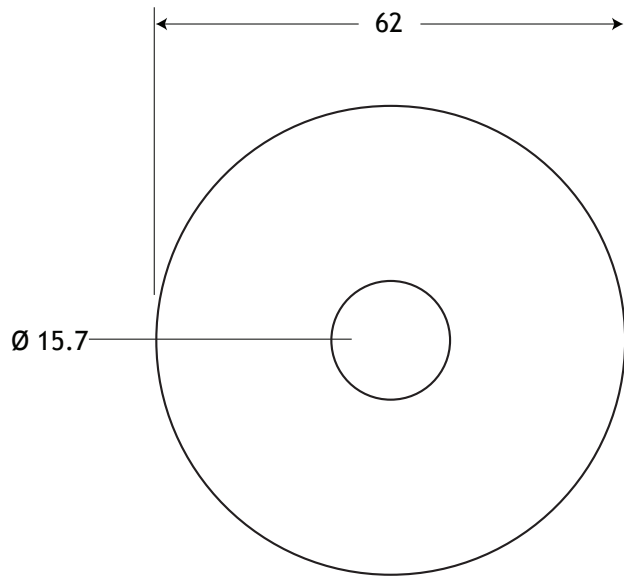

Supply line cover USA

CP15 Copper pipe flange

CP20 Copper pipe flange

NAME:
Cover Plates - Flanges

PAGE:
1 of 4

DESCRIPTION:
Tidy holes for a variety of plumbing penetrations.

WF70 Wall outlet flange

WF27 Wall outlet flange

NAME:

Cover Plates - Flanges

PAGE:

2 of 4

DESCRIPTION:

Tidy holes for a variety of plumbing penetrations.

HP15 Pressure pipe flange

HP20 Pressure pipe flange