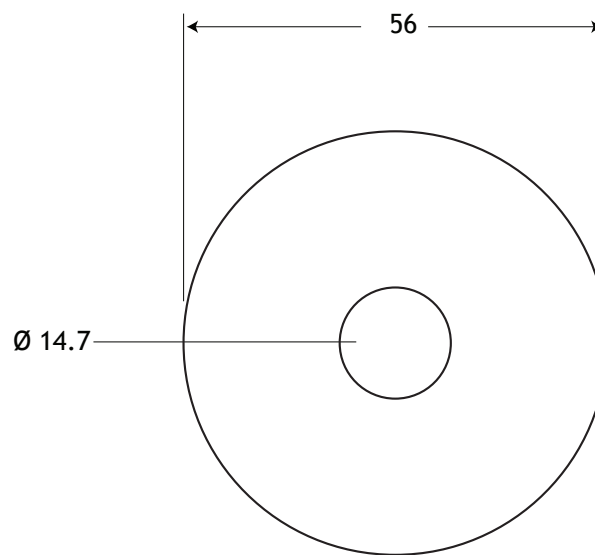

Supply line cover USA

CP15 Copper pipe flange

CP20 Copper pipe flange

NAME:
Cover Plates - Flanges

PAGE:
1 of 4

DESCRIPTION:
Tidy holes for a variety of plumbing penetrations.

WF70 Wall outlet flange

WF27 Wall outlet flange

NAME:

Cover Plates - Flanges

PAGE:

2 of 4

DESCRIPTION:

Tidy holes for a variety of plumbing penetrations.

HP15 Pressure pipe flange

HP20 Pressure pipe flange