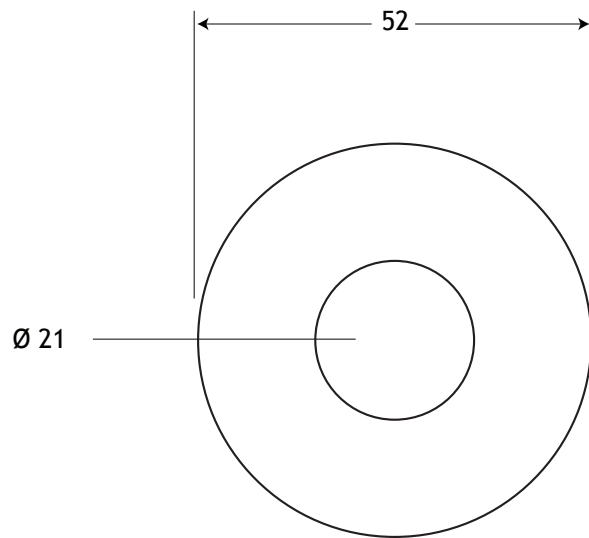

Supply line cover USA

CP15 Copper pipe flange

CP20 Copper pipe flange

NAME:
Cover Plates - Flanges

PAGE:
1 of 4

DESCRIPTION:
Tidy holes for a variety of plumbing penetrations.

WF70 Wall outlet flange

WF27 Wall outlet flange

NAME:

Cover Plates - Flanges

PAGE:

2 of 4

DESCRIPTION:

Tidy holes for a variety of plumbing penetrations.

HP15 Pressure pipe flange

HP20 Pressure pipe flange