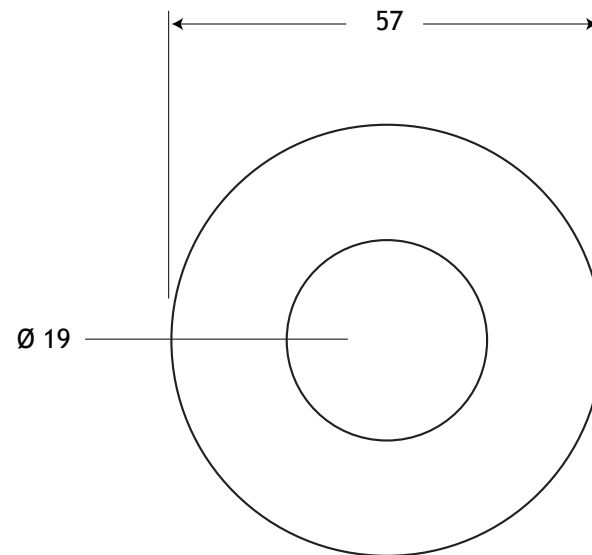

Supply line cover USA

CP15 Copper pipe flange

CP20 Copper pipe flange

NAME:
Cover Plates - Flanges

PAGE:
1 of 4

DESCRIPTION:
Tidy holes for a variety of plumbing penetrations.

WF70 Wall outlet flange

WF27 Wall outlet flange

NAME:

Cover Plates - Flanges

PAGE:

2 of 4

DESCRIPTION:

Tidy holes for a variety of plumbing penetrations.

HP15 Pressure pipe flange

HP20 Pressure pipe flange